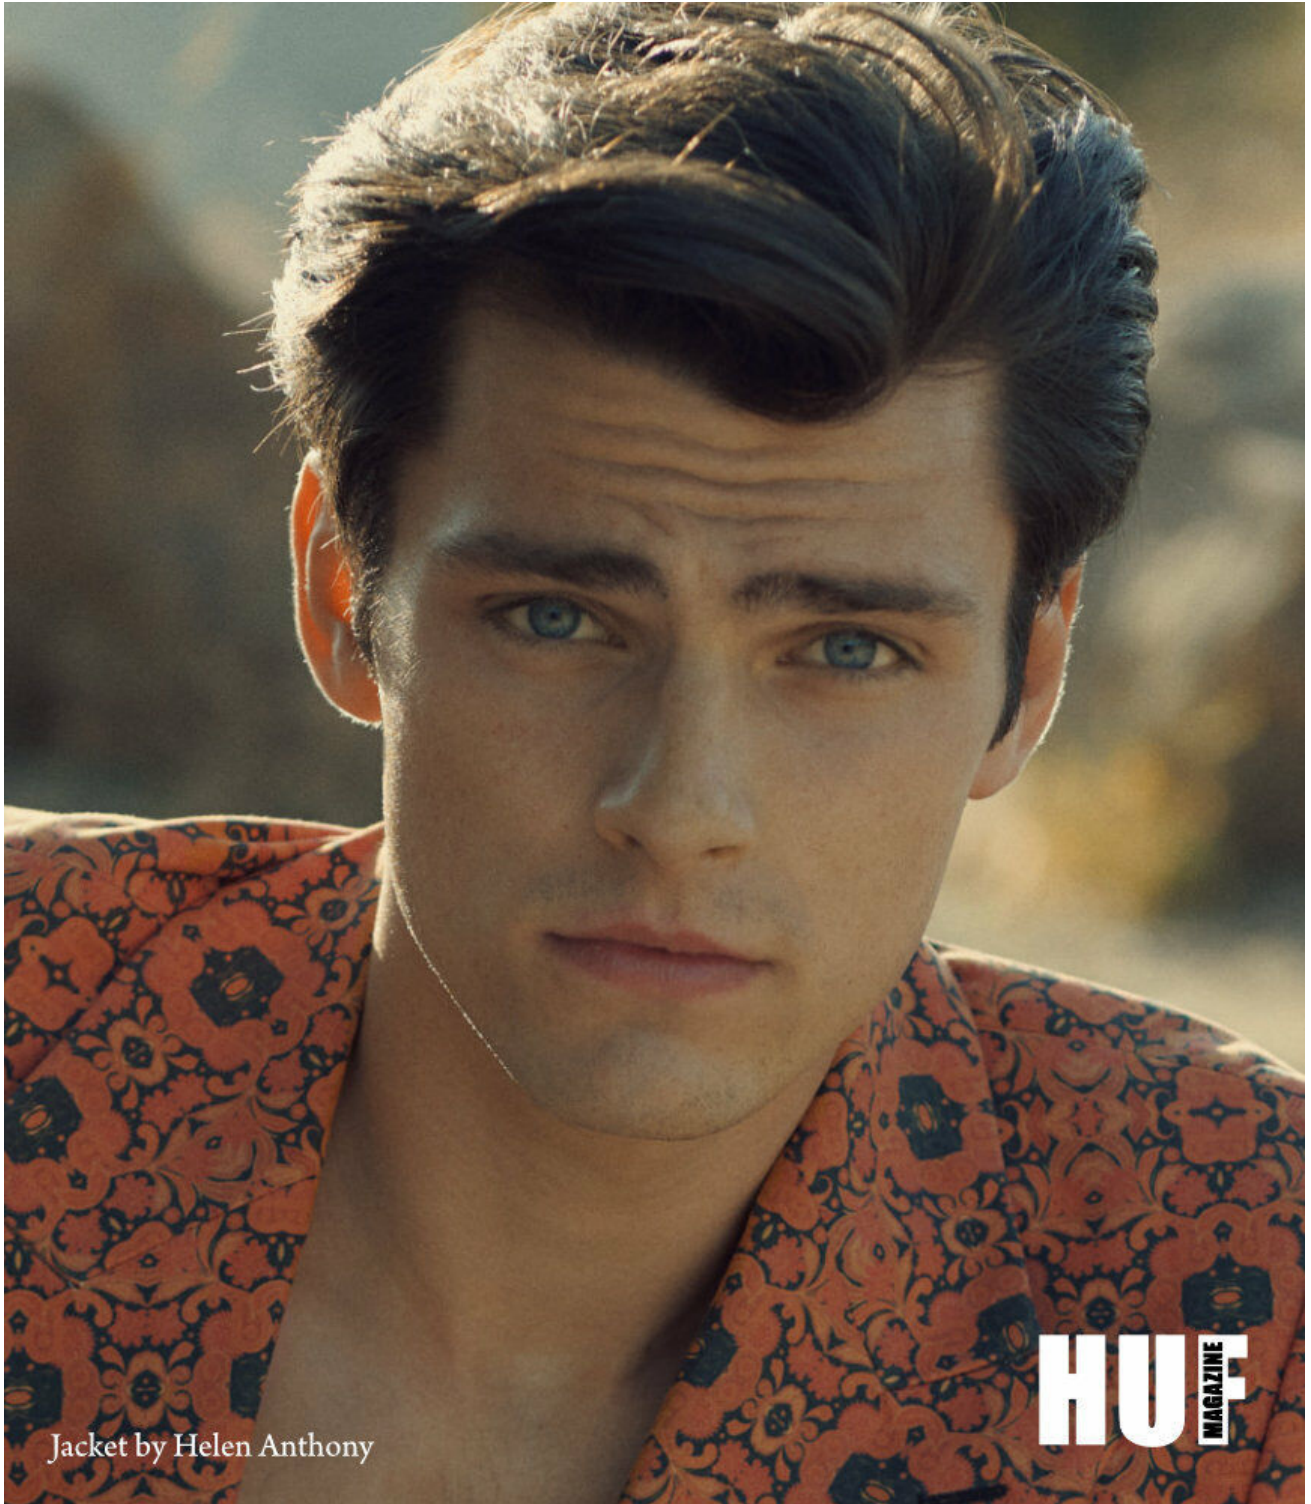

EVAN RILEY

height 188 cm · bust 95 cm · waist 79 cm · suit 48
shoes size 45 · hair brown · eyes blue

EVAN RILEY

height 188 cm · bust 95 cm · waist 79 cm · suit 48
shoes size 45 · hair brown · eyes blue

MGM
MODELS

MGM
MODELS

EVAN RILEY

height 188 cm · bust 95 cm · waist 79 cm · suit 48
shoes size 45 · hair brown · eyes blue

EVAN RILEY

height 188 cm · bust 95 cm · waist 79 cm · suit 48
shoes size 45 · hair brown · eyes blue

EVAN RILEY

height 188 cm · bust 95 cm · waist 79 cm · suit 48
shoes size 45 · hair brown · eyes blue

Jacket by Helen Anthony

HUF
MAGAZINE

MGM
MODELS

EVAN RILEY

height 188 cm · bust 95 cm · waist 79 cm · suit 48
shoes size 45 · hair brown · eyes blue

Look by The Pop Group

HUF
MAGAZINE

MGM
MODELS

EVAN RILEY

height 188 cm · bust 95 cm · waist 79 cm · suit 48
shoes size 45 · hair brown · eyes blue

EVAN RILEY

height 188 cm · bust 95 cm · waist 79 cm · suit 48
shoes size 45 · hair brown · eyes blue