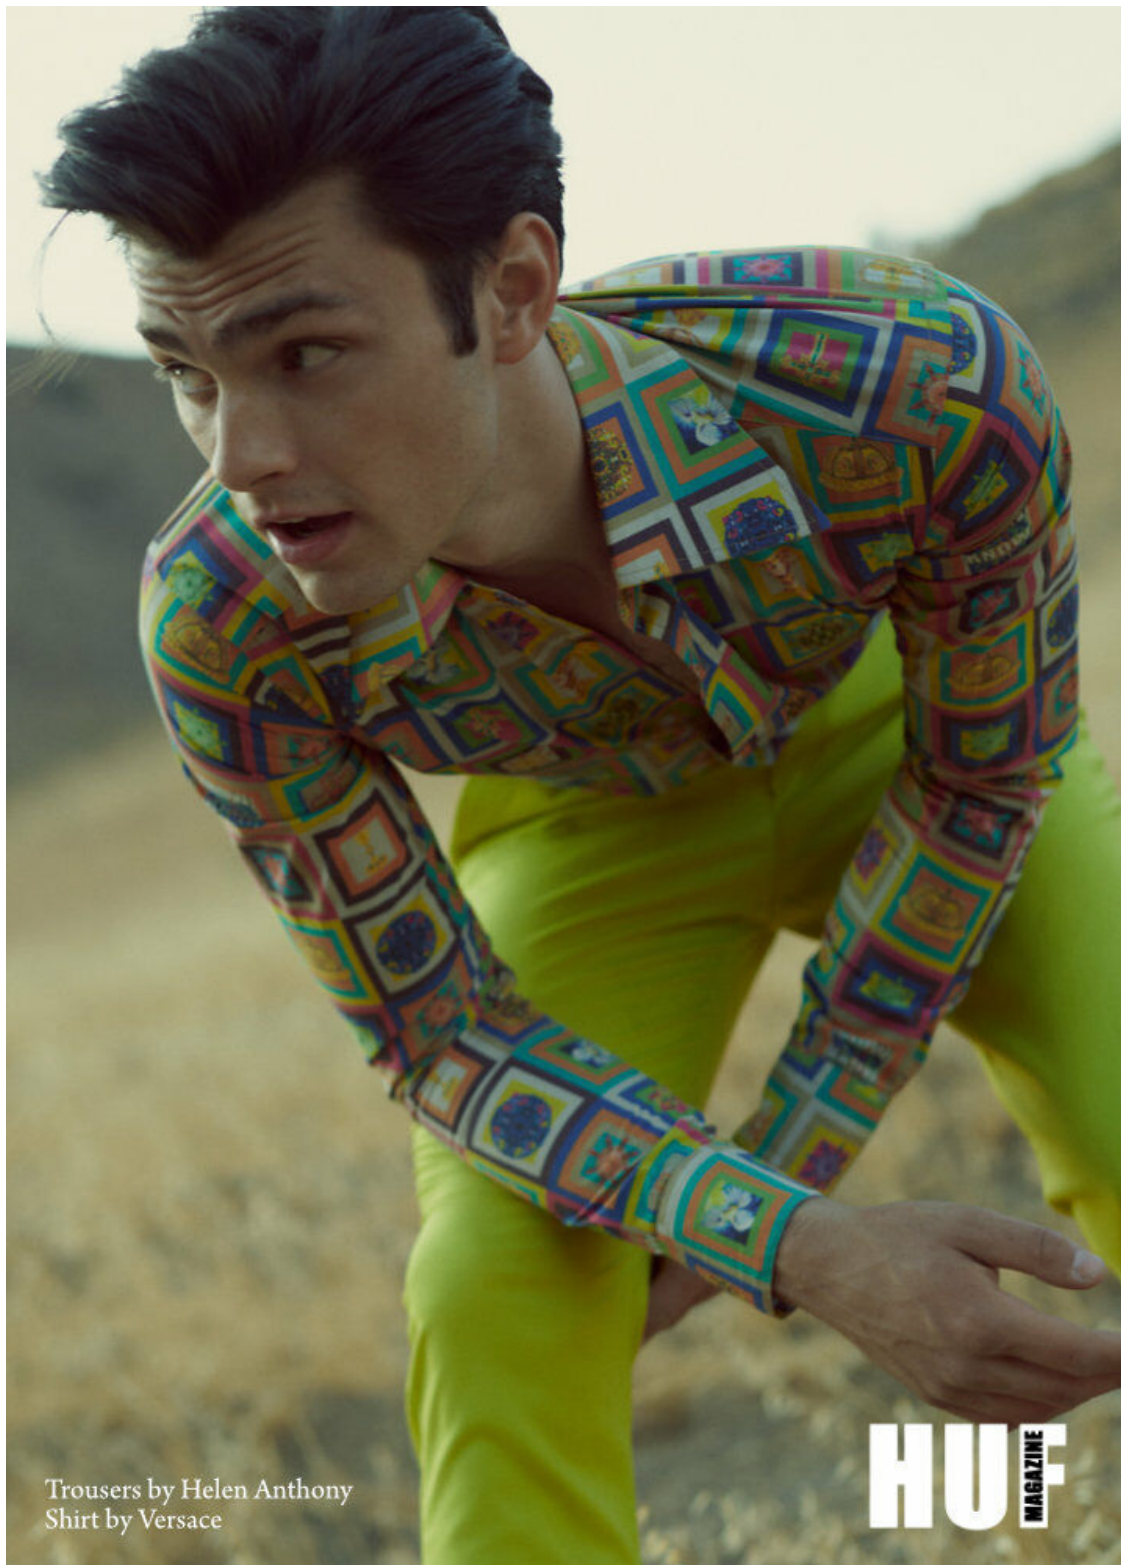

EVAN RILEY

height 188 cm · bust 95 cm · waist 79 cm · suit 48
shoes size 45 · hair brown · eyes blue

Trousers by Helen Anthony
Shirt by Versace

HUF
MAGAZINE

MGM
MODELS