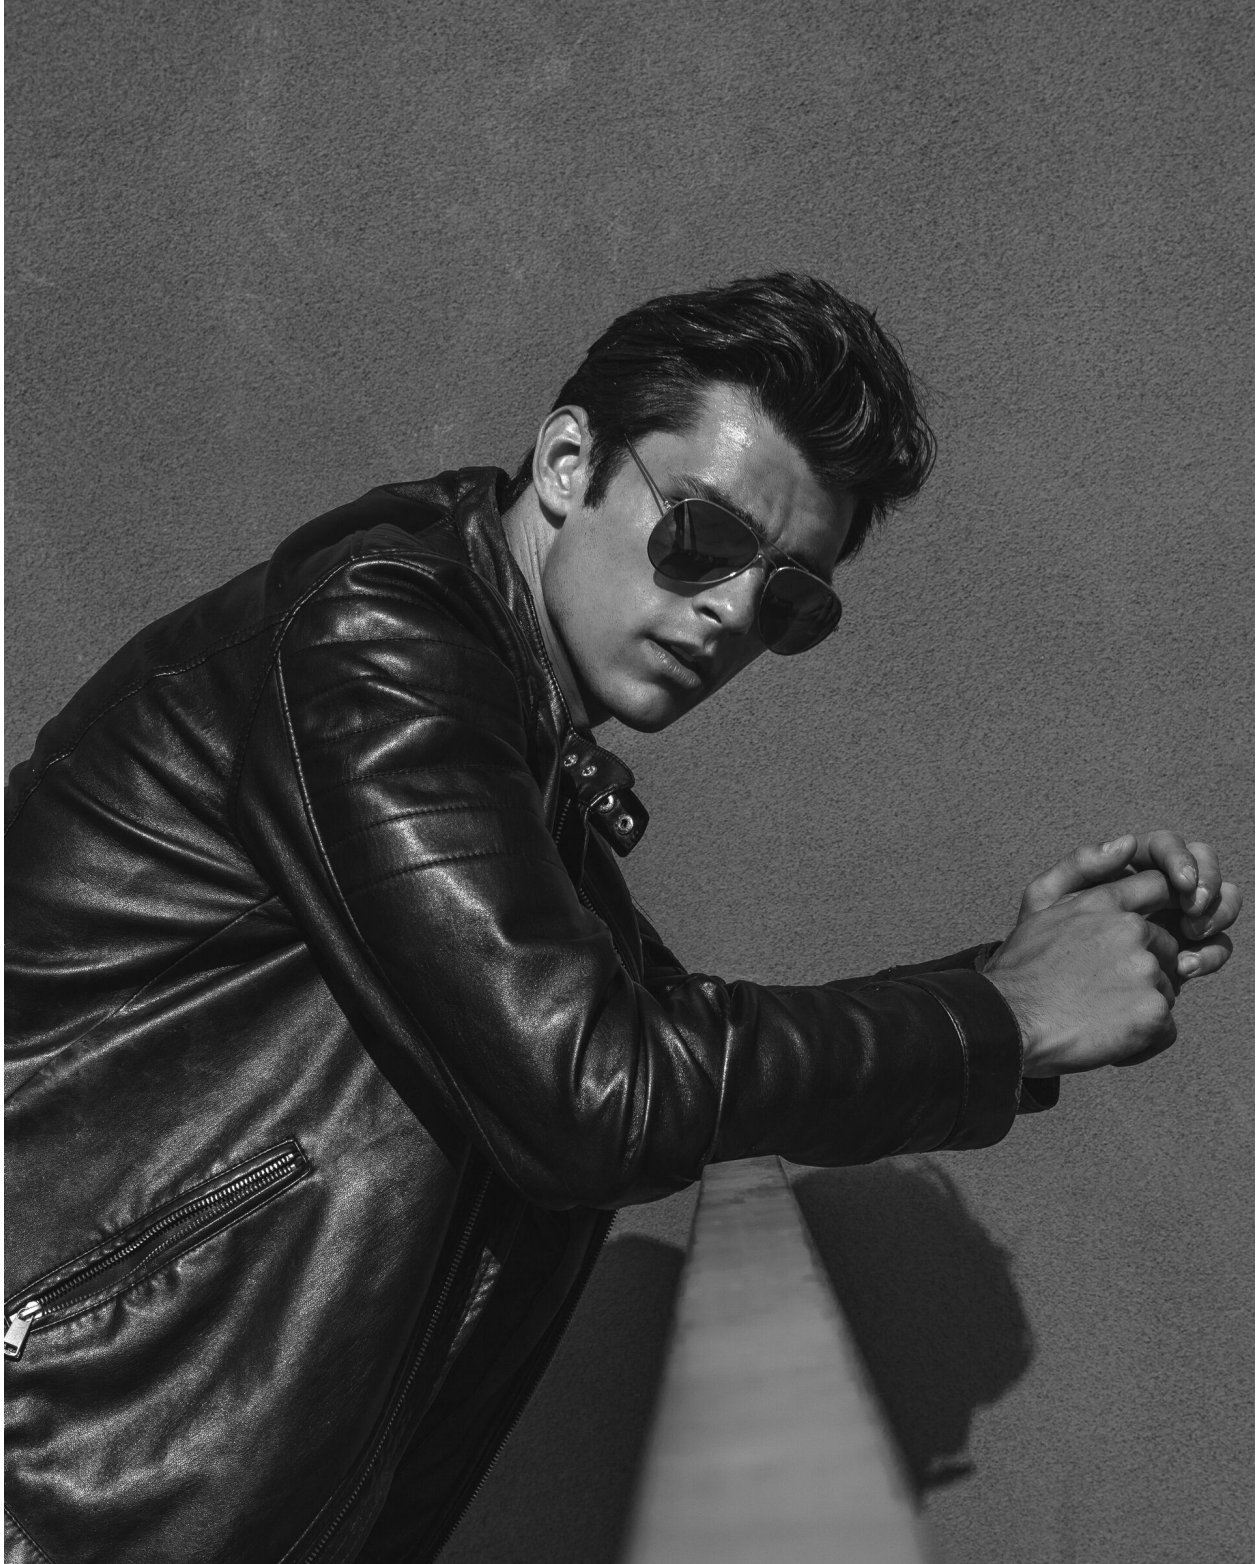

Suit by Helen Anthony
Shirt by Versace
Shoes by Pskaufam

HUF
MAGAZINE

MGM
MODELS

EVAN RILEY

height 188 cm · bust 95 cm · waist 79 cm · suit 48
shoes size 45 · hair brown · eyes blue

EVAN RILEY

height 188 cm · bust 95 cm · waist 79 cm · suit 48
shoes size 45 · hair brown · eyes blue

EVAN RILEY

height 188 cm · bust 95 cm · waist 79 cm · suit 48
shoes size 45 · hair brown · eyes blue