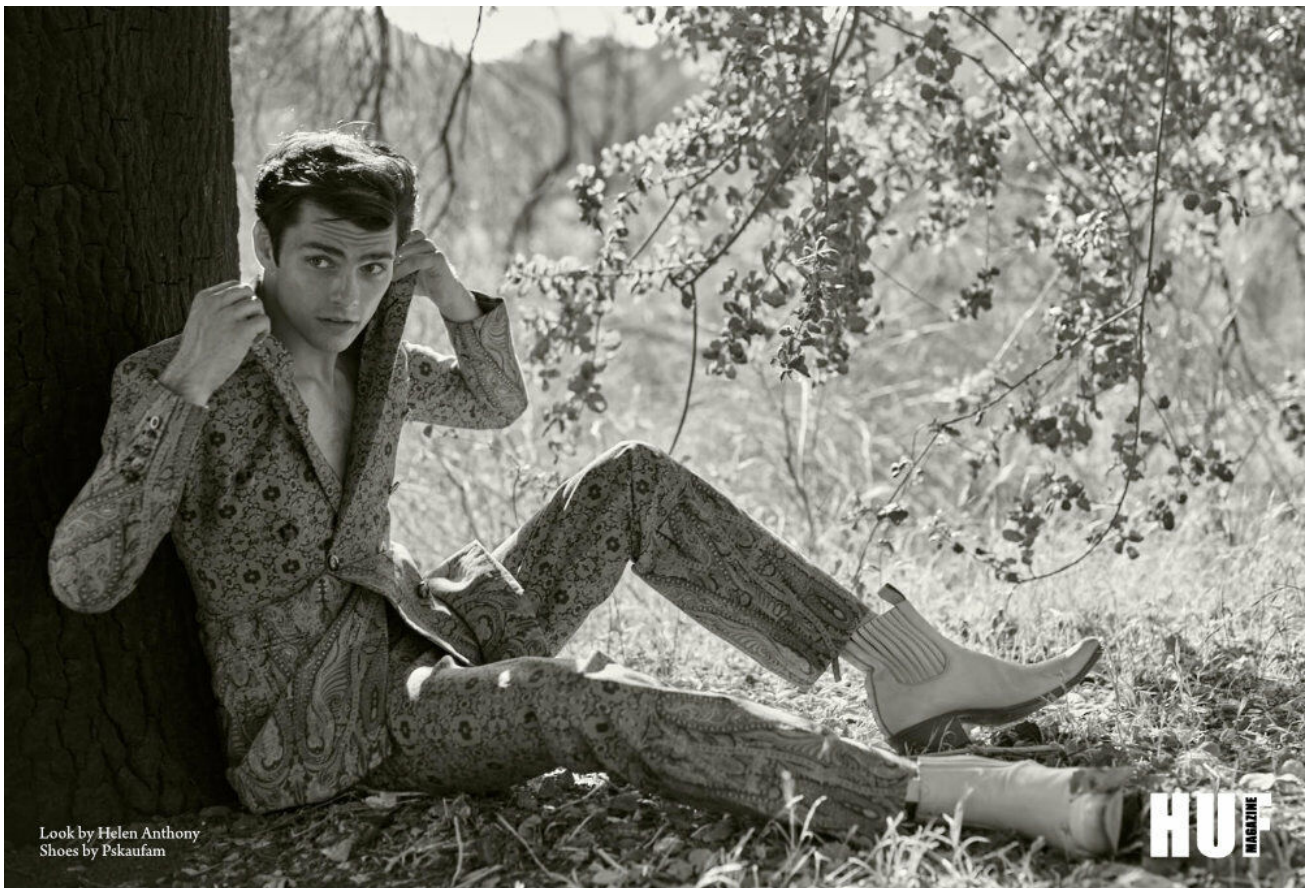

EVAN RILEY

height 188 cm · bust 95 cm · waist 79 cm · suit 48
shoes size 45 · hair brown · eyes blue