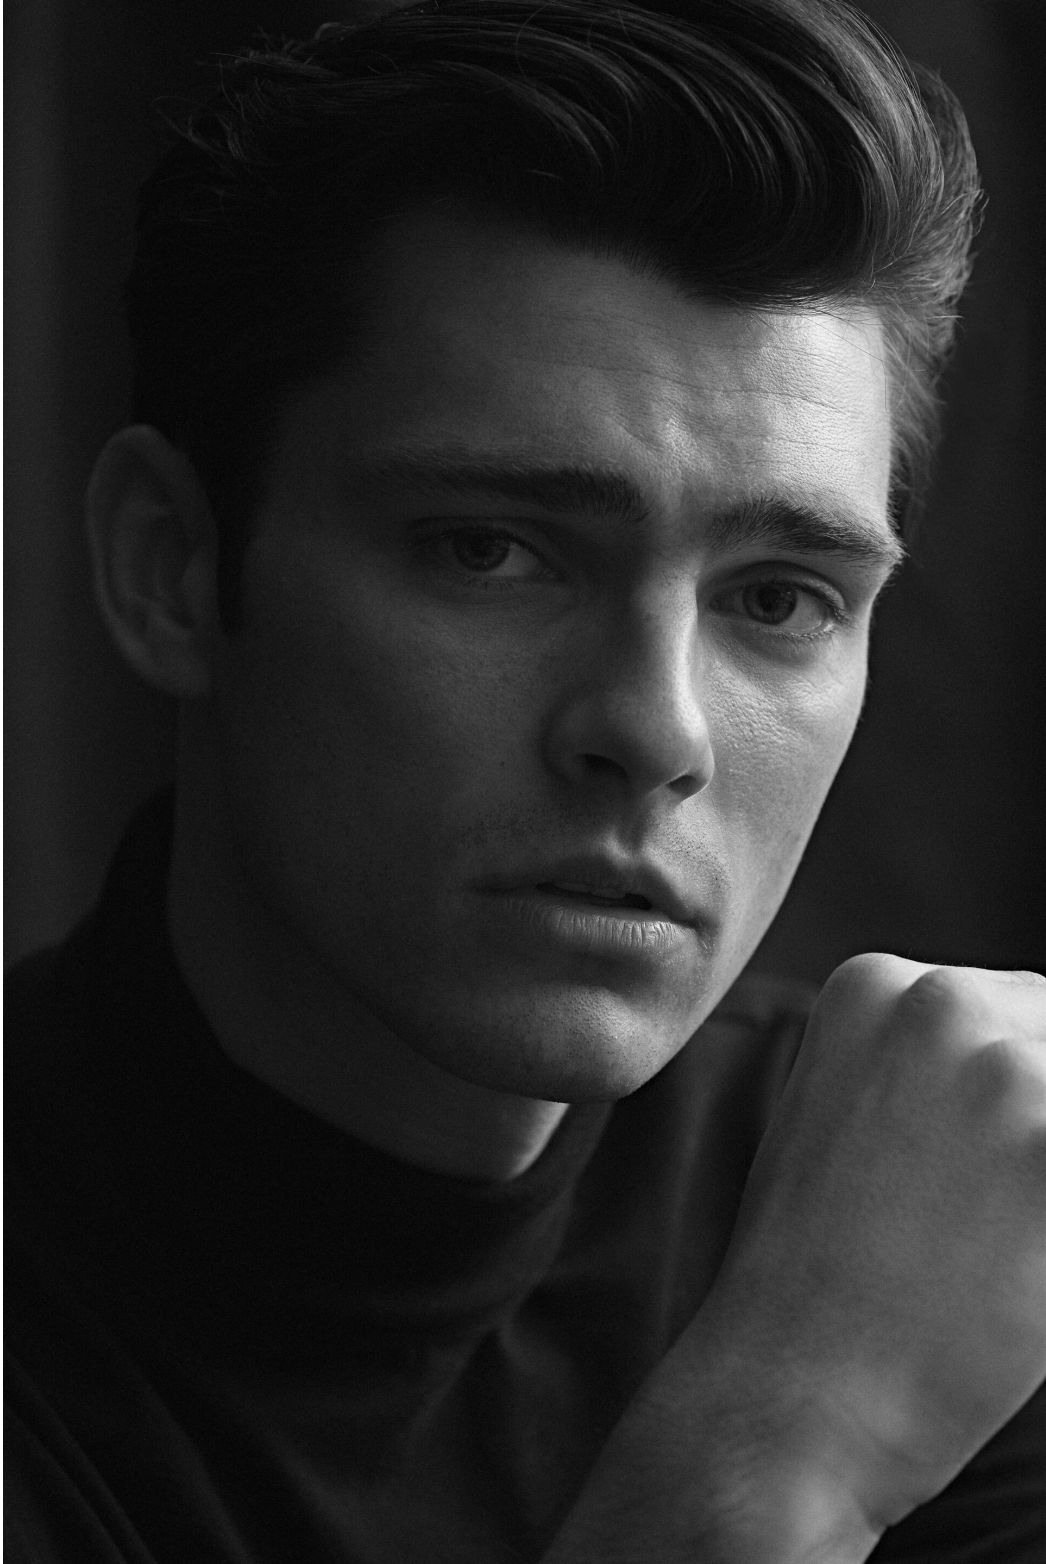

EVAN RILEY

height 188 cm · bust 95 cm · waist 79 cm · suit 48
shoes size 45 · hair brown · eyes blue

EVAN RILEY

height 188 cm · bust 95 cm · waist 79 cm · suit 48
shoes size 45 · hair brown · eyes blue

MGM
MODELS

MGM
MODELS

EVAN RILEY

height 188 cm · bust 95 cm · waist 79 cm · suit 48
shoes size 45 · hair brown · eyes blue

EVAN RILEY

height 188 cm · bust 95 cm · waist 79 cm · suit 48
shoes size 45 · hair brown · eyes blue

EVAN RILEY

height 188 cm · bust 95 cm · waist 79 cm · suit 48
shoes size 45 · hair brown · eyes blue

Trousers by Helen Anthony
Shirt by Versace

HUF
MAGAZINE

MGM
MODELS

EVAN RILEY

height 188 cm · bust 95 cm · waist 79 cm · suit 48
shoes size 45 · hair brown · eyes blue

Suit by Helen Anthony
Shirt by Versace
Shoes by Pskaufam

HUF
MAGAZINE

MGM
MODELS

EVAN RILEY

height 188 cm · bust 95 cm · waist 79 cm · suit 48
shoes size 45 · hair brown · eyes blue

EVAN RILEY

height 188 cm · bust 95 cm · waist 79 cm · suit 48
shoes size 45 · hair brown · eyes blue