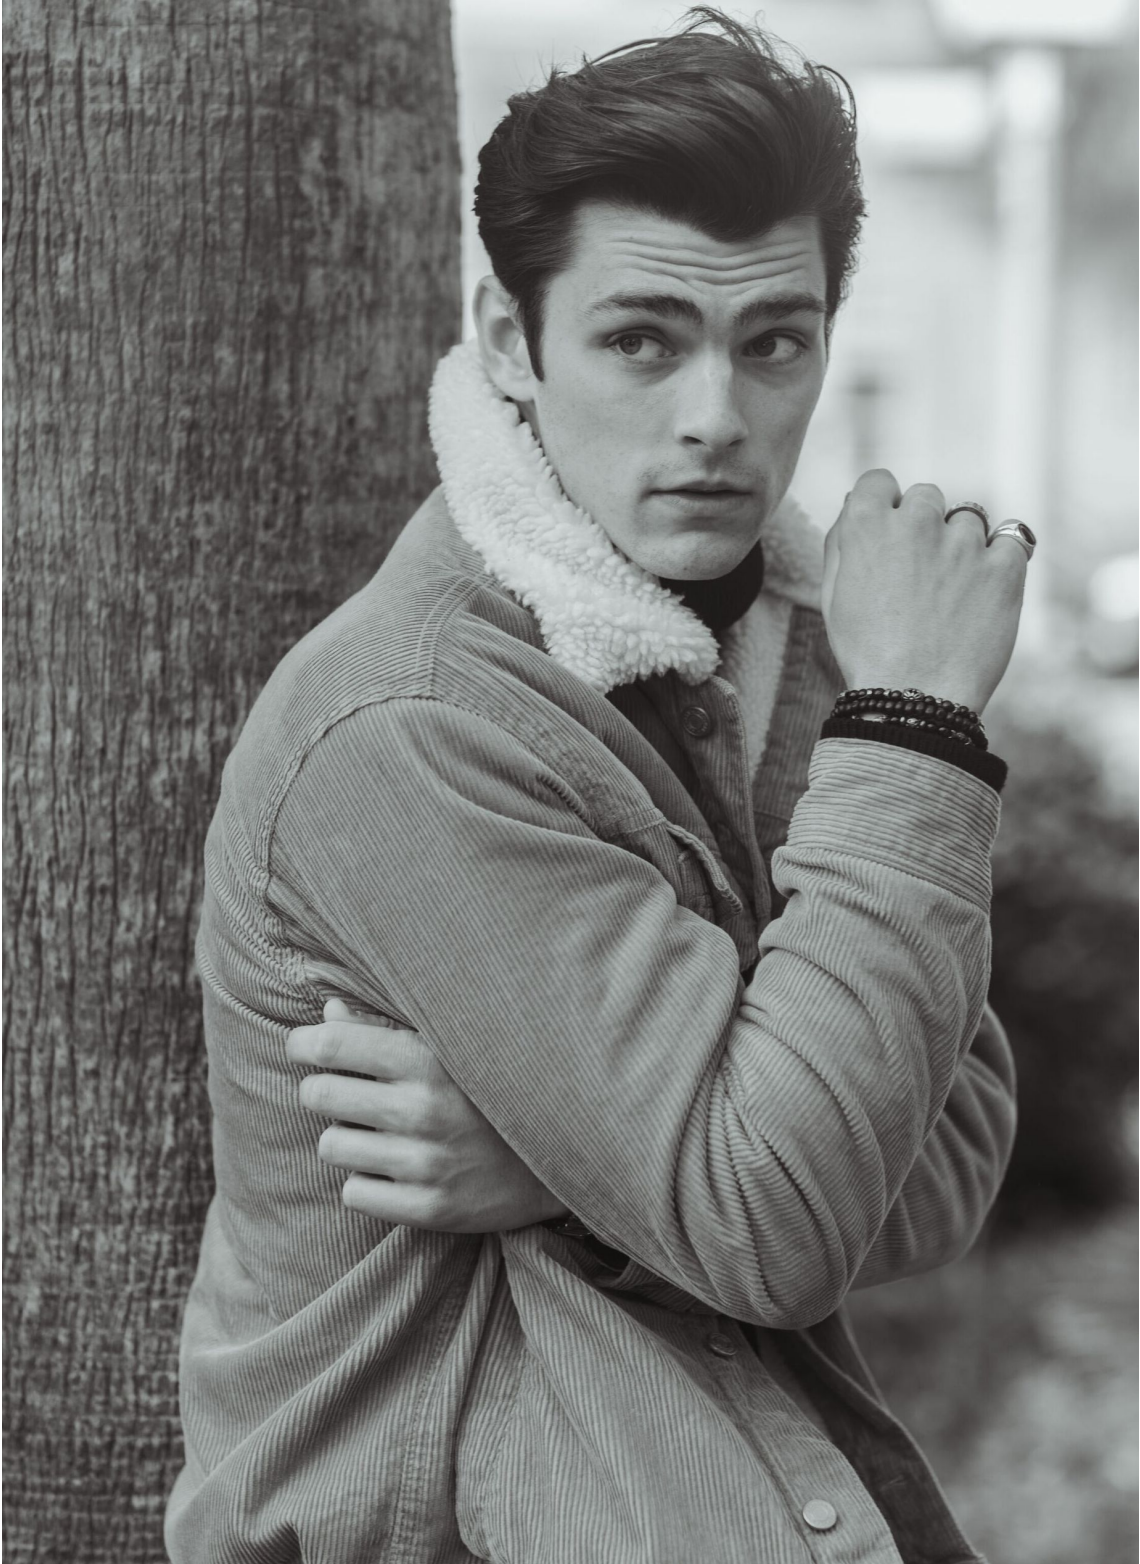

Look by The Pop Group

HUF
MAGAZINE

MGM
MODELS

EVAN RILEY

height 188 cm · bust 95 cm · waist 79 cm · suit 48
shoes size 45 · hair brown · eyes blue

EVAN RILEY

height 188 cm · bust 95 cm · waist 79 cm · suit 48
shoes size 45 · hair brown · eyes blue